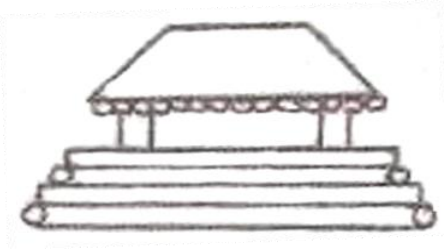

**15mm Japanese Bunkers
(sold separately)**

<p>IJ B07 15mm Steel Observation Post</p> <p>Width $\frac{3}{4}$" Height $\frac{3}{4}$"</p>  <p>2 for \$4.00</p>	<p>IJ B08 15mm Light MG Log Bunker</p> <p>Width $1\frac{1}{4}$" Height $\frac{3}{4}$" Deep $1\frac{1}{4}$"</p>  <p>\$4.00</p>
<p>IJ B09 15mm Light MG Log Bunker</p> <p>Width $1\frac{1}{2}$" Height 1" Deep $1\frac{3}{8}$"</p>  <p>\$4.00</p>	<p>IJ B10 15mm Heavy MG Log Bunker</p> <p>Width $1\frac{3}{4}$" Height 1" Deep $1\frac{1}{2}$"</p>  <p>\$4.00</p>
<p>IJ B11 15mm Heavy MG Log Bunker</p> <p>Width 2" Height 1" Deep $1\frac{3}{4}$"</p>  <p>\$4.00</p>	<p>IJ B12 15mm Heavy MG Sand-Log Bunker</p> <p>Width $3\frac{1}{2}$" Height 1" Deep $2\frac{3}{4}$"</p>  <p>\$4.00</p>
<p>IJ B13 15mm Heavy MG Sand & Log Bunker</p> <p>Width $3\frac{1}{4}$" Height 1" Deep 3"</p>  <p>\$4.00</p>	<p>IJ B14 15mm Heavy MG Sand-Log Bunker</p> <p>Width $3\frac{1}{4}$" Height 1" Deep $2\frac{1}{2}$"</p>  <p>\$4.00</p>

**IJB OP-A
Observation Post**

**2 Pieces
1 1/2" Square**

\$5.00

**IJB OP-B
Observation Post**

**2 Pieces
1 1/2" Square**

\$5.00